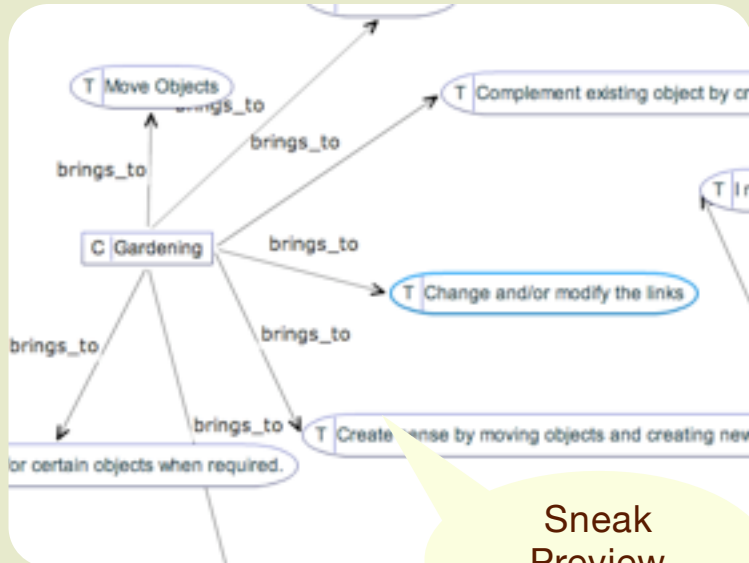

Collaborate

2

Collaboration begins by sharing your virtual space with others in your entrusted network. The virtual space can be thought of as a communication channel that enables sharing, collaboration, and discussion with other team members. Use it for brainstorming, planning, or simply organizing tasks. Within this virtual space, you can also chat with your collaborators and make decisions on the fly. Why bother with email when all the information you'll need for action has already been drawn, discussed, pruned, and perfected?

Innovate

3

Let's ponder for a moment: As the ideas begin to emerge virtually, the collaborators in your network are in a position to react in real-time. They can now garden the ecosystem and play with the ideas that arise. Suddenly, new links are created, new associations emerge, and the ecosystem evolves into a mature system of complex thoughts, plans, and newly co-constructed knowledge. WebIDEApro simply promotes innovation practices and creates an ecosystem where the norm is to push towards improvement.

Orchestrating Innovation through Teamwork

Capture

Collaborate

Innovate

Sneak
Preview

Why Try WebIDEApro?

- Collaborate and see what others are doing in real time with our Real-Time Server push technology.
- Works on demand with a reliable & secure cloud server.
- Automatically indexes your information for quick searches.
- Access your information from the cloud anywhere and everywhere
- Supports activities and tasks that require management with knowledge.
- Encourages transparency and democratic work practices.